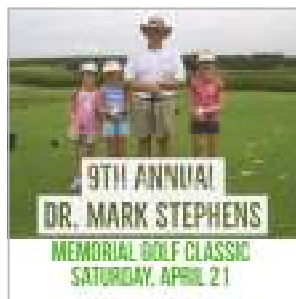

DISCOVER SWEETWATER TODAY | 2:30-5:30PM | A108

Welcome to Sweetwater! If you are interested in church membership, or if you have questions about what we believe, come TODAY to find out more.

9th ANNUAL MARK STEPHENS GOLF CLASSIC

APRIL 21 | 8:30AM TEE OFF

Come join us for a great time on the Wekiva Golf Course. Entry fee for play is \$57 and includes golf, cart, range balls and lunch in the Fellowship Hall following play. Sponsorship and/or donations are needed from local businesses. All proceeds go towards scholarships for students. For more info or to register online go to fbsweetwater.org/events.